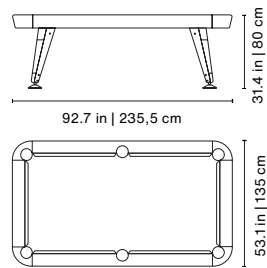

7ft American • Americano 7pies

Playing area • Área de juego 78.7x39.4 in | 200x100 cm

Product weight • Peso del producto 439.8 lb | 224 kg

98x58x21.6 in | 248x148x55 cm
639.3 lb | 290 kg