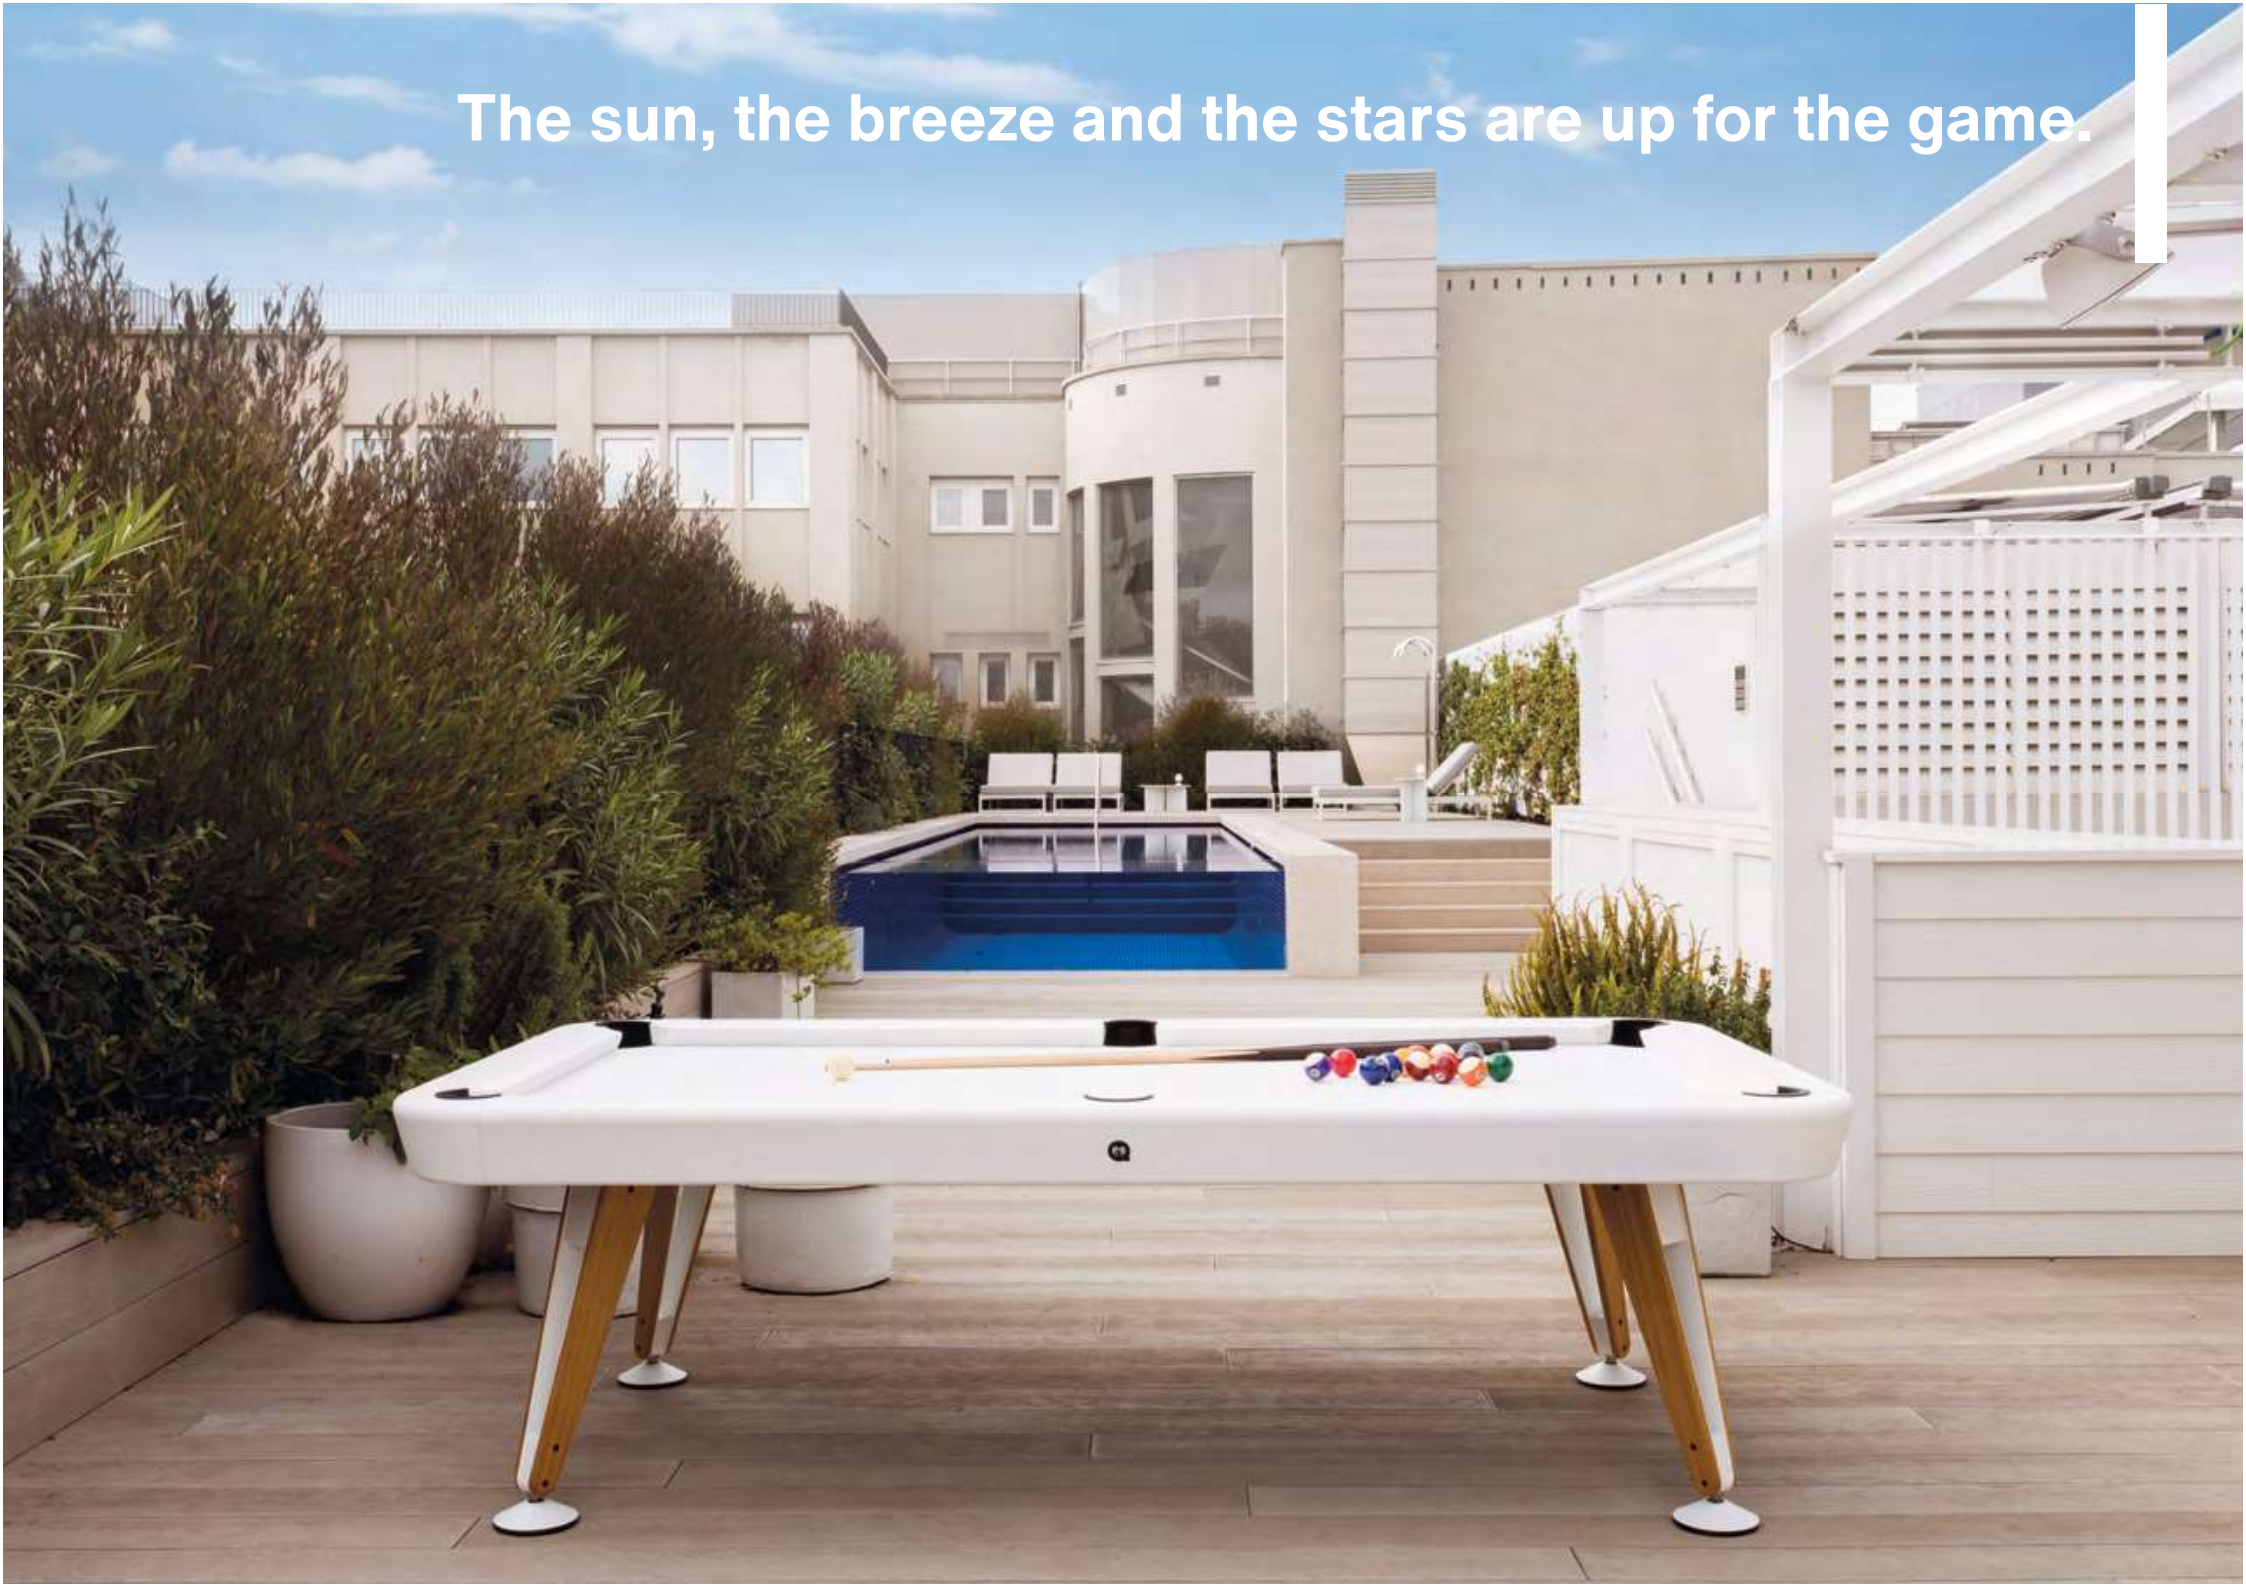

The sun, the breeze and the stars are up for the game.