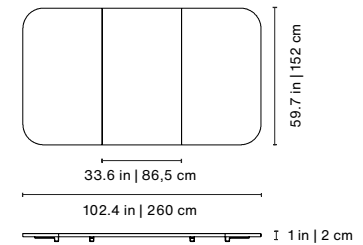

8ft American • Americano 8pies

Product weight • Peso del producto 132.3 lb | 60 kg

63.4x37.4x10.2 in | 161x95x26 cm
147.7 lb | 67 kg