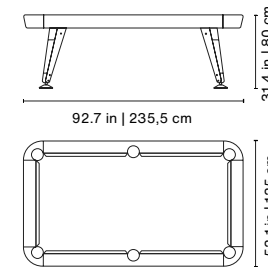

## 7ft American • Americano 7pies

Playing area • Área de juego 78.7x39.4 in | 200x100 cm

Product weight • Peso del producto 439.8 lb | 224 kg

98x58x21.6 in | 248x148x55 cm  
639.3 lb | 290 kg