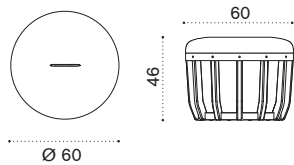

Swing

Design: Patrick Norguet

Collection composed of:
new alcove / lounge armchair
/ 2 seater sofa / xl sofa
/ modular sofa / club armchair
/ porch swing / coffee table
/ barstool / dining armchair
/ dining table / pouf

FSC™ certified product

Pouf Ø 60 h46

→ 13,5 | 1 box 65X65X60H 19 Kg

Item	Description

	SWPM22D48T5P52	P. teak + alu. black + chess
	SWPM22D48T5A24	P. teak + alu. black + n. grey
	SWPM22D48T5P63	P. teak + alu. black + blu ink
	SWPM22D48T5P61	P. teak + alu. black + green sardinia
	SWPM22D43T5P52	P. teak + alu. warmwhite + chess
	SWPM22D43T5A24	P. teak + alu. warmwhite + n. grey
	SWPM22D43T5P63	P. teak + alu. warmwhite + blu ink
	SWPM22D43T5P61	P. teak + alu. warmwhite + green sardinia

	SWPM22D48T1P52	Teak + alu. black + chess
	SWPM22D48T1A24	Teak + alu. black + n. grey
	SWPM22D48T1P63	Teak + alu. black + blu ink
	SWPM22D48T1P61	Teak + alu. black + green sardinia
	SWPM22D43T1P52	Teak + alu. warmwhite + chess
	SWPM22D43T1A24	Teak + alu. warmwhite + n. grey
	SWPM22D43T1P63	Teak + alu. warmwhite + blu ink
	SWPM22D43T1P61	Teak + alu. warmwhite + green sardinia

COVER542 Rain cover Ø62 x h47

Pouf Ø 140 h38