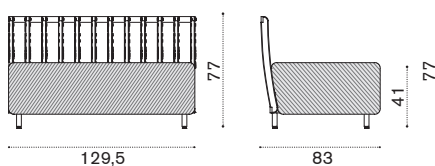

XL central module

→ 35 | 1 box 96X137X72H 52,6 Kg

SWDMCD48T5	Pickled teak + alu. sepia black
SWDMCD43T5	Pickled teak + alu. warmwhite
SWDMCD48T1	Teak + alu. sepia black
SWDMCD43T1	Teak + alu. warmwhite
SWCUDMCAW24	Cushion, (seat+2 back) nature grey
SWCUDMCP638	Cushion, (seat+2 back) hut small green
COVER316	Rain cover 132 x 85 h77

Ethimo