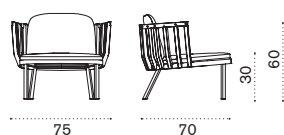

Small coffee table Ø 50

→ 9 | 1 box 60X60X60H 13 Kg

SWTCQH2D48T5	Pickled teak + alu. sepia black
SWTCQH2D43T5	Pickled teak + alu. warmwhite
SWTCQH2DRT5	Pickled teak + alu. warmred
SWTCQH2D38T5	Pickled teak + alu. green
SWTCQH2D48T1	Teak + alu. sepia black
SWTCQH2D43T1	Teak + alu. warmwhite
SWTCQH2DRT1	Teak + alu. warmred
SWTCQH2D38T1	Teak + alu. green
COVER144	Rain cover 48 x 51 h49

Large coffee table 110x57

→ 20 | 1 box 68X120X51H 25 Kg

SWTCRH1D48T5	Pickled teak + alu. sepia black
SWTCRH1D43T5	Pickled teak + alu. warmwhite
SWTCRH1D48T1	Teak + alu. sepia black
SWTCRH1D43T1	Teak + alu. warmwhite
COVER145	Rain cover 111 x 58 h39

Ethimo

Swing

Club armchair

→ 14 | 1 box 80X77X73H 18,5 Kg

Item	Description
SWPCD48T5	Pickled teak + alu. sepia black
SWPCD43T5	Pickled teak + alu. warmwhite
SWPCDRT5	Pickled teak + alu. warmred
SWPCD38T5	Pickled teak + alu. green
SWPCD48T1	Teak + alu. sepia black
SWPCD43T1	Teak + alu. warmwhite
SWPCDRT1	Teak + alu. warmred
SWPCD38T1	Teak + alu. green
SWCUPCAW24	Cushion, (seat+back) nature grey
SWCUPCPP6325	Cushion, (seat+back) hut small avio
COVER511	Rain cover 77 x 72 h61

Barstool

→ 9 | 1 box 60X69X111H 15,5 Kg

SWSGD48T5	Pickled teak + alu. sepia black
SWSGD43T5	Pickled teak + alu. warmwhite
SWSGD48T1	Teak + alu. sepia black
SWSGD43T1	Teak + alu. warmwhite
SWCUPDAW24	Cushion, (seat+back) nature grey
SWCUPDPP52	Cushion, (seat+back) chess
COVER512	Rain cover 63 x 55 h102