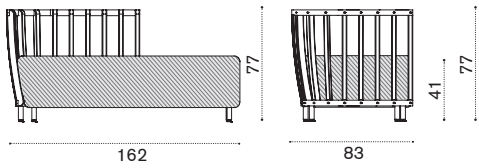

Swing

Design: Patrick Norguet

Collection composed of:
new alcove / lounge armchair
/ 2 seater sofa / xl sofa
/ modular sofa / club armchair
/ porch swing / coffee table
/ barstool / dining armchair
/ dining table / pouf

FSC™ certified product

Daybed left

→ 39 | 1 box 95X171X72H 60,1 Kg

Item	Description
SWDMDS48T5	Pickled teak + alu. sepia black
SWDMDS43T5	Pickled teak + alu. warmwhite
SWDMDS48T1	Teak + alu. sepia black
SWDMDS43T1	Teak + alu. warmwhite
SWCUDMSAW24	Cushion, (seat+2 back) nature grey
SWCUDMDSPP638	Cushion, (seat+2 back) hut small green
COVER321	Rain cover 164 x 85 h77