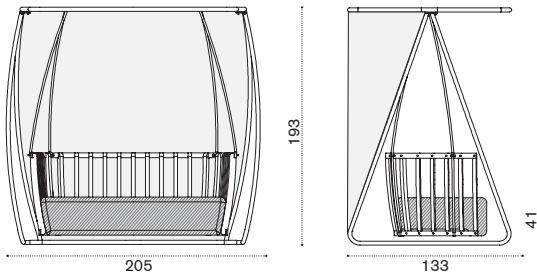

Swing

Design: Patrick Norguet

Collection composed of:
 new alcove / lounge armchair
 / 2 seater sofa / xl sofa
 / modular sofa / club armchair
 / porch swing / coffee table
 / barstool / dining armchair
 / dining table / pouf

FSC™ certified product

Daybed left

→ 39 | 1 box 95X171X72H 60,1 Kg

Item	Description
SWDMDS48T5	Pickled teak + alu. sepia black
SWDMDS43T5	Pickled teak + alu. warmwhite
SWDMDS48T1	Teak + alu. sepia black
SWDMDS43T1	Teak + alu. warmwhite
SWCUDMSAW24	Cushion, (seat+2 back) nature grey
SWCUDMDSPP638	Cushion, (seat+2 back) hut small green
COVER321	Rain cover 164 x 85 h77

Porch swing

→ 84 | 2 boxes 1X 175X92X73H 64,1 Kg + 1X 137X194X42H 106 Kg

SWDOD48T5	Pickled teak + metal sepia black
SWDOD43T5	Pickled teak + metal warmwhite
SWDODRT5	Pickled teak + metal warmred
SWDOD48T1	Teak + metal sepia black
SWDOD43T1	Teak + metal warmwhite
SWCUD2AW24	Cushion, (seat+2 back) nature grey
SWCUD2PP638	Cushion, (seat+2 back) hut small green
SWTEDOV78	Curtain, white stone
COVER146	Rain cover 206 x 134 h192

Small coffee table Ø 50

→ 9 | 1 box 60X60X60H 13 Kg

SWTCQH2D48T5	Pickled teak + alu. sepia black
SWTCQH2D43T5	Pickled teak + alu. warmwhite
SWTCQH2DRT5	Pickled teak + alu. warmred
SWTCQH2D38T5	Pickled teak + alu. green
SWTCQH2D48T1	Teak + alu. sepia black
SWTCQH2D43T1	Teak + alu. warmwhite
SWTCQH2DRT1	Teak + alu. warmred
SWTCQH2D38T1	Teak + alu. green
COVER144	Rain cover 48 x 51 h49