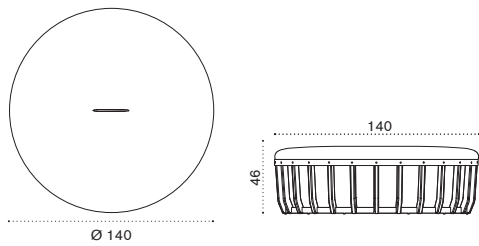

Swing

Pouf Ø 140 h46

→ 48 | 1 box 146X146X60H 58 Kg

Item

Description

	SWPM32D48T5P52	P. teak + alu. black + chess
	SWPM32D48T5A24	P. teak + alu. black + n. grey
	SWPM32D48T5P63	P. teak + alu. black + blu ink
	SWPM32D48T5P61	P. teak + alu. black + green sardinia
	SWPM32D43T5P52	P. teak + alu. warmwhite + chess
	SWPM32D43T5A24	P. teak + alu. warmwhite + n. grey
	SWPM32D43T5P63	P. teak + alu. warmwhite + blu ink
	SWPM32D43T5P61	P. teak + alu. warmwhite + green sardinia
	SWPM32D48T1P52	Teak + alu. black + chess
	SWPM32D48T1A24	Teak + alu. black + n. grey
	SWPM32D48T1P63	Teak + alu. black + blu ink
	SWPM32D48T1P61	Teak + alu. black + green sardinia
	SWPM32D43T1P52	Teak + alu. warmwhite + chess
	SWPM32D43T1A24	Teak + alu. warmwhite + n. grey
	SWPM32D43T1P63	Teak + alu. warmwhite + blu ink
	SWPM32D43T1P61	Teak + alu. warmwhite + green sardinia

COVER535

Rain cover Ø142 x h47

Alcove with curtains

	SWALS48T5	Picled teak + alu. sepia black
	SWALS43T5	Picled teak + alu. warmwhite
	SWALS48T1	Teak + alu. sepia black
	SWALS43T1	Teak + alu. warmwhite

SWCUALAW24

Matress with roller, nature grey

SWCUSCM1A76

Cushion 45x45cm, red earth