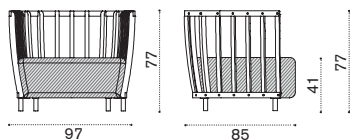

FSC™ certified product

2 seater sofa

→ 43 | 1 box 175X92X73H 64,1 Kg

Item	Description
SWD2D48T5	Pickled teak + alu. sepia black
SWD2D43T5	Pickled teak + alu. warmwhite
SWD2D48T1	Natural teak + alu. sepia black
SWD2D43T1	Natural teak + alu. warmwhite
SWCUD2AW24	Cushion, (seat+2 back) nature grey
SWCUD2PP638	Cushion, (seat+2 back) hut small green
COVER141	Rain cover 167 x 86 h76

XL sofa

→ 59 | 1 box 240x87x73H 87,5 Kg

SWD3D48T5	Pickled teak + alu. sepia black
SWD3D43T5	Pickled teak + alu. warmwhite
SWD3D48T1	Teak + alu. sepia black
SWD3D43T1	Teak + alu. warmwhite
SWCUD3AW24	Cushion, (seat+3 back) nature grey
SWCUD3PP638	Cushion, (seat+3 back) hut small green
COVER142	Rain cover 236 x 86 h76

Lounge armchair

→ 29 | 1 box 106X87X72H 42,1 Kg

SWPLD48T5	Pickled teak + alu. sepia black
SWPLD43T5	Pickled teak + alu. warmwhite
SWPLD48T1	Teak + alu. sepia black
SWPLD43T1	Teak + alu. warmwhite
SWCUPLAW24	Cushion, (seat+back) nature grey
SWCUPLPP638	Cushion, (seat+back) hut small green
COVER143	Rain cover 98 x 86 h76