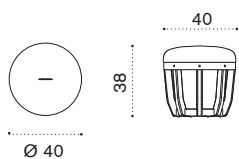

SWPM11D48T5P52	P. teak + alu. black + chess
SWPM11D48T5A24	P. teak + alu. black + n. grey
SWPM11D48T5P63	P. teak + alu. black + blu ink
SWPM11D48T5P61	P. teak + alu. black + green sardinia
SWPM11D43T5P52	P. teak + alu. warmwhite + chess
SWPM11D43T5A24	P. teak + alu. warmwhite + n. grey
SWPM11D43T5P63	P. teak + alu. warmwhite + blu ink
SWPM11D43T5P61	P. teak + alu. warmwhite + green sardinia
SWPM11D48T1P52	Teak + alu. black + chess
SWPM11D48T1A24	Teak + alu. black + n. grey
SWPM11D48T1P63	Teak + alu. black + blu ink
SWPM11D48T1P61	Teak + alu. black + green sardinia
SWPM11D43T1P52	Teak + alu. warmwhite + chess
SWPM11D43T1A24	Teak + alu. warmwhite + n. grey
SWPM11D43T1P63	Teak + alu. warmwhite + blu ink
SWPM11D43T1P61	Teak + alu. warmwhite + green sardinia
COVER540	Rain cover Ø42 x h39

→ 5 1 box 44X45X50H 7,5 Kg

Ethimo