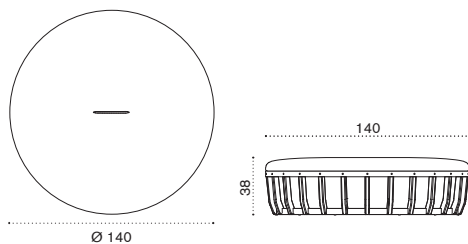

→ 42 | 1 box 147X147X50H 52 Kg

	SWPM31D48T5P52	P. teak + alu. black + chess
	SWPM31D48T5A24	P. teak + alu. black + n. grey
	SWPM31D48T5P63	P. teak + alu. black + blu ink
	SWPM31D48T5P61	P. teak + alu. black + green sardinia
	SWPM31D43T5P52	P. teak + alu. warmwhite + chess
	SWPM31D43T5A24	P. teak + alu. warmwhite + n. grey
	SWPM31D43T5P63	P. teak + alu. warmwhite + blu ink
	SWPM31D43T5P61	P. teak + alu. warmwhite + green sardinia

	SWPM31D48T1P52	Teak + alu. black + chess
	SWPM31D48T1A24	Teak + alu. black + n. grey
	SWPM31D48T1P63	Teak + alu. black + blu ink
	SWPM31D48T1P61	Teak + alu. black + green sardinia
	SWPM31D43T1P52	Teak + alu. warmwhite + chess
	SWPM31D43T1A24	Teak + alu. warmwhite + n. grey
	SWPM31D43T1P63	Teak + alu. warmwhite + blu ink
	SWPM31D43T1P61	Teak + alu. warmwhite + green sardinia

COVER543 Rain cover Ø142 x h39

Ethimo