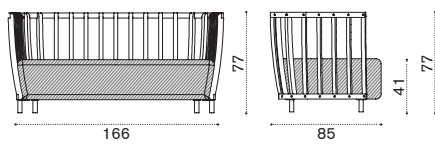

FSC™ certified product

2 seater sofa

→ 43 | 1 box 175X92X73H 64,1 Kg

Item	Description
SWD2D48T5	Pickled teak + alu. sepia black
SWD2D43T5	Pickled teak + alu. warmwhite
SWD2D48T1	Natural teak + alu. sepia black
SWD2D43T1	Natural teak + alu. warmwhite
SWCUD2AW24	Cushion, (seat+2 back) nature grey
SWCUD2PP638	Cushion, (seat+2 back) hut small green
COVER141	Rain cover 167 x 86 h76