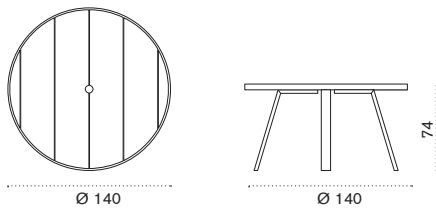

→ 48 → 8 | 1 box 122X264X35H 80 Kg

Round dining table Ø 140

SWTPTM1D48T5	Pickled teak + alu. sepia black
SWTPTM1D43T5	Pickled teak + alu. warmwhite
SWTPTM1D48T1	Teak + alu. sepia black
SWTPTM1D43T1	Teak + alu. warmwhite
COVER137	Rain cover Ø 148 h74