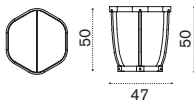

→ 9 | 1 box 60X60X60H 13 Kg

SWTCQH2D48T5	Pickled teak + alu. sepia black
SWTCQH2D43T5	Pickled teak + alu. warmwhite
SWTCQH2DRT5	Pickled teak + alu. warmred
SWTCQH2D38T5	Pickled teak + alu. green
SWTCQH2D48T1	Teak + alu. sepia black
SWTCQH2D43T1	Teak + alu. warmwhite
SWTCQH2DRT1	Teak + alu. warmred
SWTCQH2D38T1	Teak + alu. green
COVER144	Rain cover 48 x 51 h49

Large coffee table 110x57