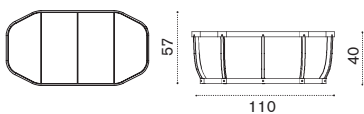

→ 20 | 1 box 68X120X51H 25 Kg

SWTCRH1D48T5	Pickled teak + alu. sepia black
SWTCRH1D43T5	Pickled teak + alu. warmwhite
SWTCRH1D48T1	Teak + alu. sepia black
SWTCRH1D43T1	Teak + alu. warmwhite
COVER145	Rain cover 111 x 58 h39

Ethimo