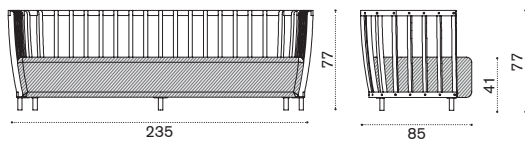

FSC™ certified product

2 seater sofa

→ 43 | 1 box 175X92X73H 64,1 Kg

Item	Description
SWD2D48T5	Pickled teak + alu. sepia black
SWD2D43T5	Pickled teak + alu. warmwhite
SWD2D48T1	Natural teak + alu. sepia black
SWD2D43T1	Natural teak + alu. warmwhite
SWCUD2AW24	Cushion, (seat+2 back) nature grey
SWCUD2PP638	Cushion, (seat+2 back) hut small green
COVER141	Rain cover 167 x 86 h76

XL sofa

→ 59 | 1 box 240x87x73H 87,5 Kg

SWD3D48T5	Pickled teak + alu. sepia black
SWD3D43T5	Pickled teak + alu. warmwhite
SWD3D48T1	Teak + alu. sepia black
SWD3D43T1	Teak + alu. warmwhite
SWCUD3AW24	Cushion, (seat+3 back) nature grey
SWCUD3PP638	Cushion, (seat+3 back) hut small green
COVER142	Rain cover 236 x 86 h76

Lounge armchair

→ 29 | 1 box 106X87X72H 42,1 Kg

SWPLD48T5	Pickled teak + alu. sepia black
SWPLD43T5	Pickled teak + alu. warmwhite
SWPLD48T1	Teak + alu. sepia black
SWPLD43T1	Teak + alu. warmwhite
SWCUPLAW24	Cushion, (seat+back) nature grey
SWCUPLPP638	Cushion, (seat+back) hut small green
COVER143	Rain cover 98 x 86 h76