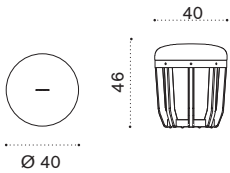

→ 35 → 6-7 1 box 158X158X24H 45 Kg

Pouf Ø 40 h38

SWPM11D48T5P52	P. teak + alu. black + chess
SWPM11D48T5A24	P. teak + alu. black + n. grey
SWPM11D48T5P63	P. teak + alu. black + blu ink
SWPM11D48T5P61	P. teak + alu. black + green sardinia
SWPM11D43T5P52	P. teak + alu. warmwhite + chess
SWPM11D43T5A24	P. teak + alu. warmwhite + n. grey
SWPM11D43T5P63	P. teak + alu. warmwhite + blu ink
SWPM11D43T5P61	P. teak + alu. warmwhite + green sardinia
SWPM11D48T1P52	Teak + alu. black + chess
SWPM11D48T1A24	Teak + alu. black + n. grey
SWPM11D48T1P63	Teak + alu. black + blu ink
SWPM11D48T1P61	Teak + alu. black + green sardinia
SWPM11D43T1P52	Teak + alu. warmwhite + chess
SWPM11D43T1A24	Teak + alu. warmwhite + n. grey
SWPM11D43T1P63	Teak + alu. warmwhite + blu ink
SWPM11D43T1P61	Teak + alu. warmwhite + green sardinia
COVER540	Rain cover Ø42 x h39

→ 5 1 box 44X45X50H 7,5 Kg

Ethimo

Swing

Pouf Ø 40 h46

→ 6,5 | 1 box 44X45X60H 9 Kg

Pouf Ø 60 h38

→ 10,5 | 1 box 65X65X50H 15,5 Kg

Item	Description
SWPM12D48T5P52	P. teak + alu. black + chess
SWPM12D48T5A24	P. teak + alu. black + n. grey
SWPM12D48T5P63	P. teak + alu. black + blu ink
SWPM12D48T5P61	P. teak + alu. black + green sardinia
SWPM12D43T5P52	P. teak + alu. warmwhite + chess
SWPM12D43T5A24	P. teak + alu. warmwhite + n. grey
SWPM12D43T5P63	P. teak + alu. warmwhite + blu ink
SWPM12D43T5P61	P. teak + alu. warmwhite + green sardinia
SWPM12D48T1P52	Teak + alu. black + chess
SWPM12D48T1A24	Teak + alu. black + n. grey
SWPM12D48T1P63	Teak + alu. black + blu ink
SWPM12D48T1P61	Teak + alu. black + green sardinia
SWPM12D43T1P52	Teak + alu. warmwhite + chess
SWPM12D43T1A24	Teak + alu. warmwhite + n. grey
SWPM12D43T1P63	Teak + alu. warmwhite + blu ink
SWPM12D43T1P61	Teak + alu. warmwhite + green sardinia