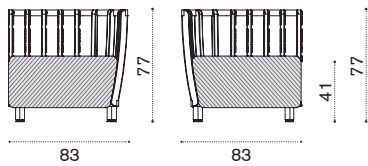

Swing

Corner module

→ 30 | 1 box 94X95X75H 43,6 Kg

Item	Description
SWDMAUD48T5	Pickled teak + alu. sepia black
SWDMAUD43T5	Pickled teak + alu. warmwhite
SWDMAUD48T1	Teak + alu. sepia black
SWDMAUD43T1	Teak + alu. warmwhite
SWCUDMAUAW24	Cushion, (seat+2 back) nature grey
SWCUDMAUPP638	Cushion, (seat+2 back) hut small green
COVER317	Rain cover 85 x 85 h77

Back end module right