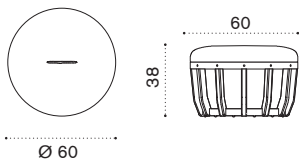

→ 5 1 box 44X45X50H 7,5 Kg

Ethimo

Swing

Pouf Ø 40 h46

→ 6,5 | 1 box 44X45X60H 9 Kg

Pouf Ø 60 h38

→ 10,5 | 1 box 65X65X50H 15,5 Kg

Item	Description
SWPM12D48T5P52	P. teak + alu. black + chess
SWPM12D48T5A24	P. teak + alu. black + n. grey
SWPM12D48T5P63	P. teak + alu. black + blu ink
SWPM12D48T5P61	P. teak + alu. black + green sardinia
SWPM12D43T5P52	P. teak + alu. warmwhite + chess
SWPM12D43T5A24	P. teak + alu. warmwhite + n. grey
SWPM12D43T5P63	P. teak + alu. warmwhite + blu ink
SWPM12D43T5P61	P. teak + alu. warmwhite + green sardinia
SWPM12D48T1P52	Teak + alu. black + chess
SWPM12D48T1A24	Teak + alu. black + n. grey
SWPM12D48T1P63	Teak + alu. black + blu ink
SWPM12D48T1P61	Teak + alu. black + green sardinia
SWPM12D43T1P52	Teak + alu. warmwhite + chess
SWPM12D43T1A24	Teak + alu. warmwhite + n. grey
SWPM12D43T1P63	Teak + alu. warmwhite + blu ink
SWPM12D43T1P61	Teak + alu. warmwhite + green sardinia