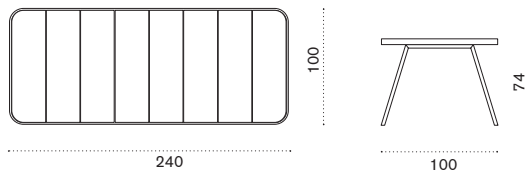

Swing

Design: Patrick Norguet

Collection composed of:
new alcove / lounge armchair
/ 2 seater sofa / xl sofa
/ modular sofa / club armchair
/ porch swing / coffee table
/ barstool / dining armchair
/ dining table / pouf

FSC™ certified product

Rectangular dining table 240x100

Item	Description
SWTPRM2D48T5	Pickled teak + alu. sepia black
SWTPRM2D43T5	Pickled teak + alu. warmwhite
SWTPRM2D48T1	Teak + alu. sepia black
SWTPRM2D43T1	Teak + alu. warmwhite
COVER614	Rain cover 241 x 101 h75

→ 48 → 8 | 1 box 122X264X35H 80 Kg