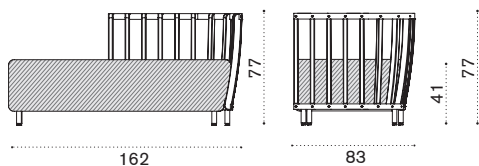

Ethimo

Swing

Corner module

→ 30 | 1 box 94X95X75H 43,6 Kg

Item	Description
SWDMAUD48T5	Pickled teak + alu. sepia black
SWDMAUD43T5	Pickled teak + alu. warmwhite
SWDMAUD48T1	Teak + alu. sepia black
SWDMAUD43T1	Teak + alu. warmwhite
SWCUDMAUAW24	Cushion, (seat+2 back) nature grey
SWCUDMAUPP638	Cushion, (seat+2 back) hut small green
COVER317	Rain cover 85 x 85 h77

Back end module right

→ 45 | 1 box 95X171X72H 67,4 Kg

SWDMFDD48T5	Pickled teak + alu. sepia black
SWDMFDD43T5	Pickled teak + alu. warmwhite
SWDMFDD48T1	Teak + alu. sepia black
SWDMFDD43T1	Teak + alu. warmwhite
SWCUDMFDAW24	Cushion, (seat+3 back) nature grey
SWCUDMFDPP638	Cushion, (seat+3 back) hut small green
COVER318	Rain cover 164 x 85 h77

Daybed right

→ 39 | 1 box 95X171X72H 60,1 Kg

SWDMDDD48T5	Pickled teak + alu. sepia black
SWDMDDD43T5	Pickled teak + alu. warmwhite
SWDMDDD48T1	Teak + alu. sepia black
SWDMDDD43T1	Teak + alu. warmwhite
SWCUDMDDAW24	Cushion, (seat+2 back) nature grey
SWCUDMDDPP638	Cushion, (seat+2 back) hut small green
COVER320	Rain cover 164 x 85 h77