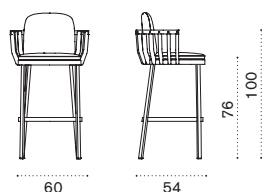

Small coffee table Ø 50

→ 9 | 1 box 60X60X60H 13 Kg

SWTCQH2D48T5	Pickled teak + alu. sepia black
SWTCQH2D43T5	Pickled teak + alu. warmwhite
SWTCQH2DRT5	Pickled teak + alu. warmred
SWTCQH2D38T5	Pickled teak + alu. green
SWTCQH2D48T1	Teak + alu. sepia black
SWTCQH2D43T1	Teak + alu. warmwhite
SWTCQH2DRT1	Teak + alu. warmred
SWTCQH2D38T1	Teak + alu. green
COVER144	Rain cover 48 x 51 h49

Large coffee table 110x57

→ 20 | 1 box 68X120X51H 25 Kg

SWTCRH1D48T5	Pickled teak + alu. sepia black
SWTCRH1D43T5	Pickled teak + alu. warmwhite
SWTCRH1D48T1	Teak + alu. sepia black
SWTCRH1D43T1	Teak + alu. warmwhite
COVER145	Rain cover 111 x 58 h39

Ethimo

Swing

Club armchair

→ 14 | 1 box 80X77X73H 18,5 Kg

Item	Description
SWPCD48T5	Pickled teak + alu. sepia black
SWPCD43T5	Pickled teak + alu. warmwhite
SWPCDRT5	Pickled teak + alu. warmred
SWPCD38T5	Pickled teak + alu. green
SWPCD48T1	Teak + alu. sepia black
SWPCD43T1	Teak + alu. warmwhite
SWPCDRT1	Teak + alu. warmred
SWPCD38T1	Teak + alu. green
SWCUPCAW24	Cushion, (seat+back) nature grey
SWCUPCPP6325	Cushion, (seat+back) hut small avio
COVER511	Rain cover 77 x 72 h61

Barstool

→ 9 | 1 box 60X69X111H 15,5 Kg

SWSGD48T5	Pickled teak + alu. sepia black
SWSGD43T5	Pickled teak + alu. warmwhite
SWSGD48T1	Teak + alu. sepia black
SWSGD43T1	Teak + alu. warmwhite
SWCUPDAW24	Cushion, (seat+back) nature grey
SWCUPDPP52	Cushion, (seat+back) chess
COVER512	Rain cover 63 x 55 h102