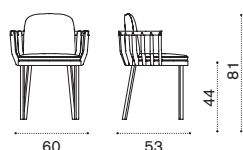

Dining armchair

→ 6,5 | 1 box 61X69X92H 12 Kg

SWPDD48T5	Pickled teak + alu. sepia black
SWPDD43T5	Pickled teak + alu. warmwhite
SWPDD48T1	Teak + alu. sepia black
SWPDD43T1	Teak + alu. warmwhite
SWCUPDAW24	Cushion, (seat+back) nature grey
SWCUPDPP52	Cushion, (seat+back) chess
COVER207	Rain cover 61 x 54 h80