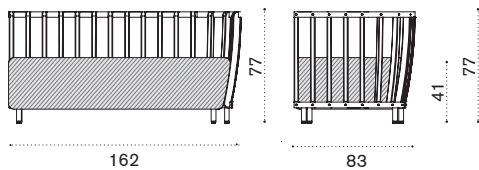

Back end module left

→ 45 | 1 box 95X171X72H 67,4 Kg

SWDMFSD48T5	Pickled teak + alu. sepia black
SWDMFSD43T5	Pickled teak + alu. warmwhite
SWDMFSD48T1	Teak + alu. sepia black
SWDMFSD43T1	Teak + alu. warmwhite
SWCUDMFSAW24	Cushion, (seat+3 back) nature grey
SWCUDMFSPP638	Cushion, (seat+3 back) hut small green
COVER319	Rain cover 164 x 85 h77