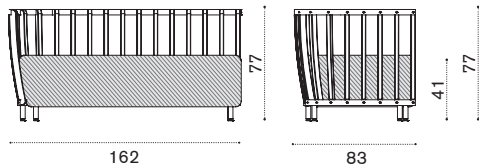

→ 45 | 1 box 95X171X72H 67,4 Kg

SWDMFDD48T5	Pickled teak + alu. sepia black
SWDMFDD43T5	Pickled teak + alu. warmwhite
SWDMFDD48T1	Teak + alu. sepia black
SWDMFDD43T1	Teak + alu. warmwhite
SWCUDMFDAW24	Cushion, (seat+3 back) nature grey
SWCUDMFDPP638	Cushion, (seat+3 back) hut small green
COVER318	Rain cover 164 x 85 h77