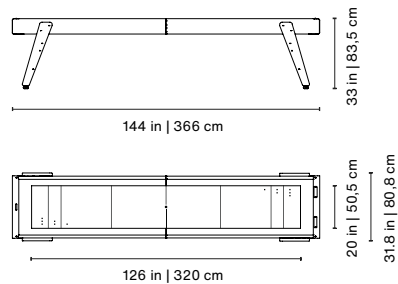

Includes

Puck set (8 units).
450g shuffleboard powder.

12ft • 12pies

Product weight • Peso del producto 397 lb | 180 kg

9ft • 9pies

Product weight • Peso del producto 298 lb | 135 kg

rs barcelona

Track Dining