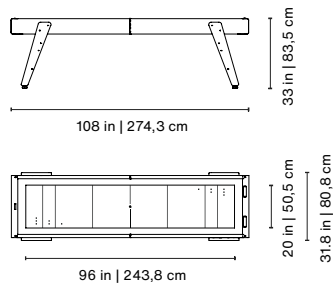

Includes

Puck set (8 units).
450g shuffleboard powder.

12ft • 12pies

Product weight • Peso del producto 397 lb | 180 kg

9ft • 9pies

Product weight • Peso del producto 298 lb | 135 kg

rs barcelona

Track Dining