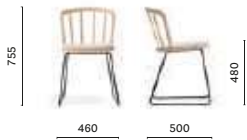

SIZES / DIMENSIONI

2830

Ash wood side chair

2831

Ash wood side chair, upholstered seat

2850

Ash wood side chair, steel rod sled frame

2851

Ash wood side chair, upholstered seat, steel rod sled frame

2840

Ash wood side chair with trestle legs

2841

Ash wood side chair with trestle legs, upholstered seat

2835

Ash wood armchair

2836