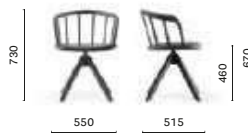

SIZES / DIMENSIONI

2830

Ash wood side chair

2831

Ash wood side chair, upholstered seat

2850

Ash wood side chair, steel rod sled frame

2851

Ash wood side chair, upholstered seat, steel rod sled frame

2840

Ash wood side chair with trestle legs

2841

Ash wood side chair with trestle legs, upholstered seat

2835

Ash wood armchair

2836

Ash wood armchair, upholstered seat

2855

Ash wood armchair, steel rod sled frame

2856

Ash wood side chair, upholstered seat, steel rod sled frame

2845

Ash wood armchair with trestle legs

2846

Ash wood armchair with trestle legs, upholstered seat

SIZES / DIMENSIONI

2832

Side chair, upholstered shell ash wood frame

2842

Side chair, upholstered shell with trestle legs

2852

Side chair, upholstered shell, steel rod sled frame