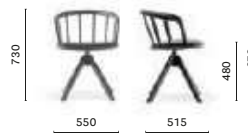

SIZES / DIMENSIONI

2830

Ash wood side chair

2831

Ash wood side chair, upholstered seat

2850

Ash wood side chair, steel rod sled frame

2851

Ash wood side chair, upholstered seat, steel rod sled frame

2840

Ash wood side chair with trestle legs

2841

Ash wood side chair with trestle legs, upholstered seat

2835

Ash wood armchair

2836

Ash wood armchair, upholstered seat

2855

Ash wood armchair, steel rod sled frame

2856

Ash wood side chair, upholstered seat, steel rod sled frame

2845

Ash wood armchair with trestle legs

2846

Ash wood armchair with trestle legs, upholstered seat

SIZES / DIMENSIONI

2832

Side chair, upholstered shell ash wood frame

2842

Side chair, upholstered shell with trestle legs

2852

Side chair, upholstered shell, steel rod sled frame