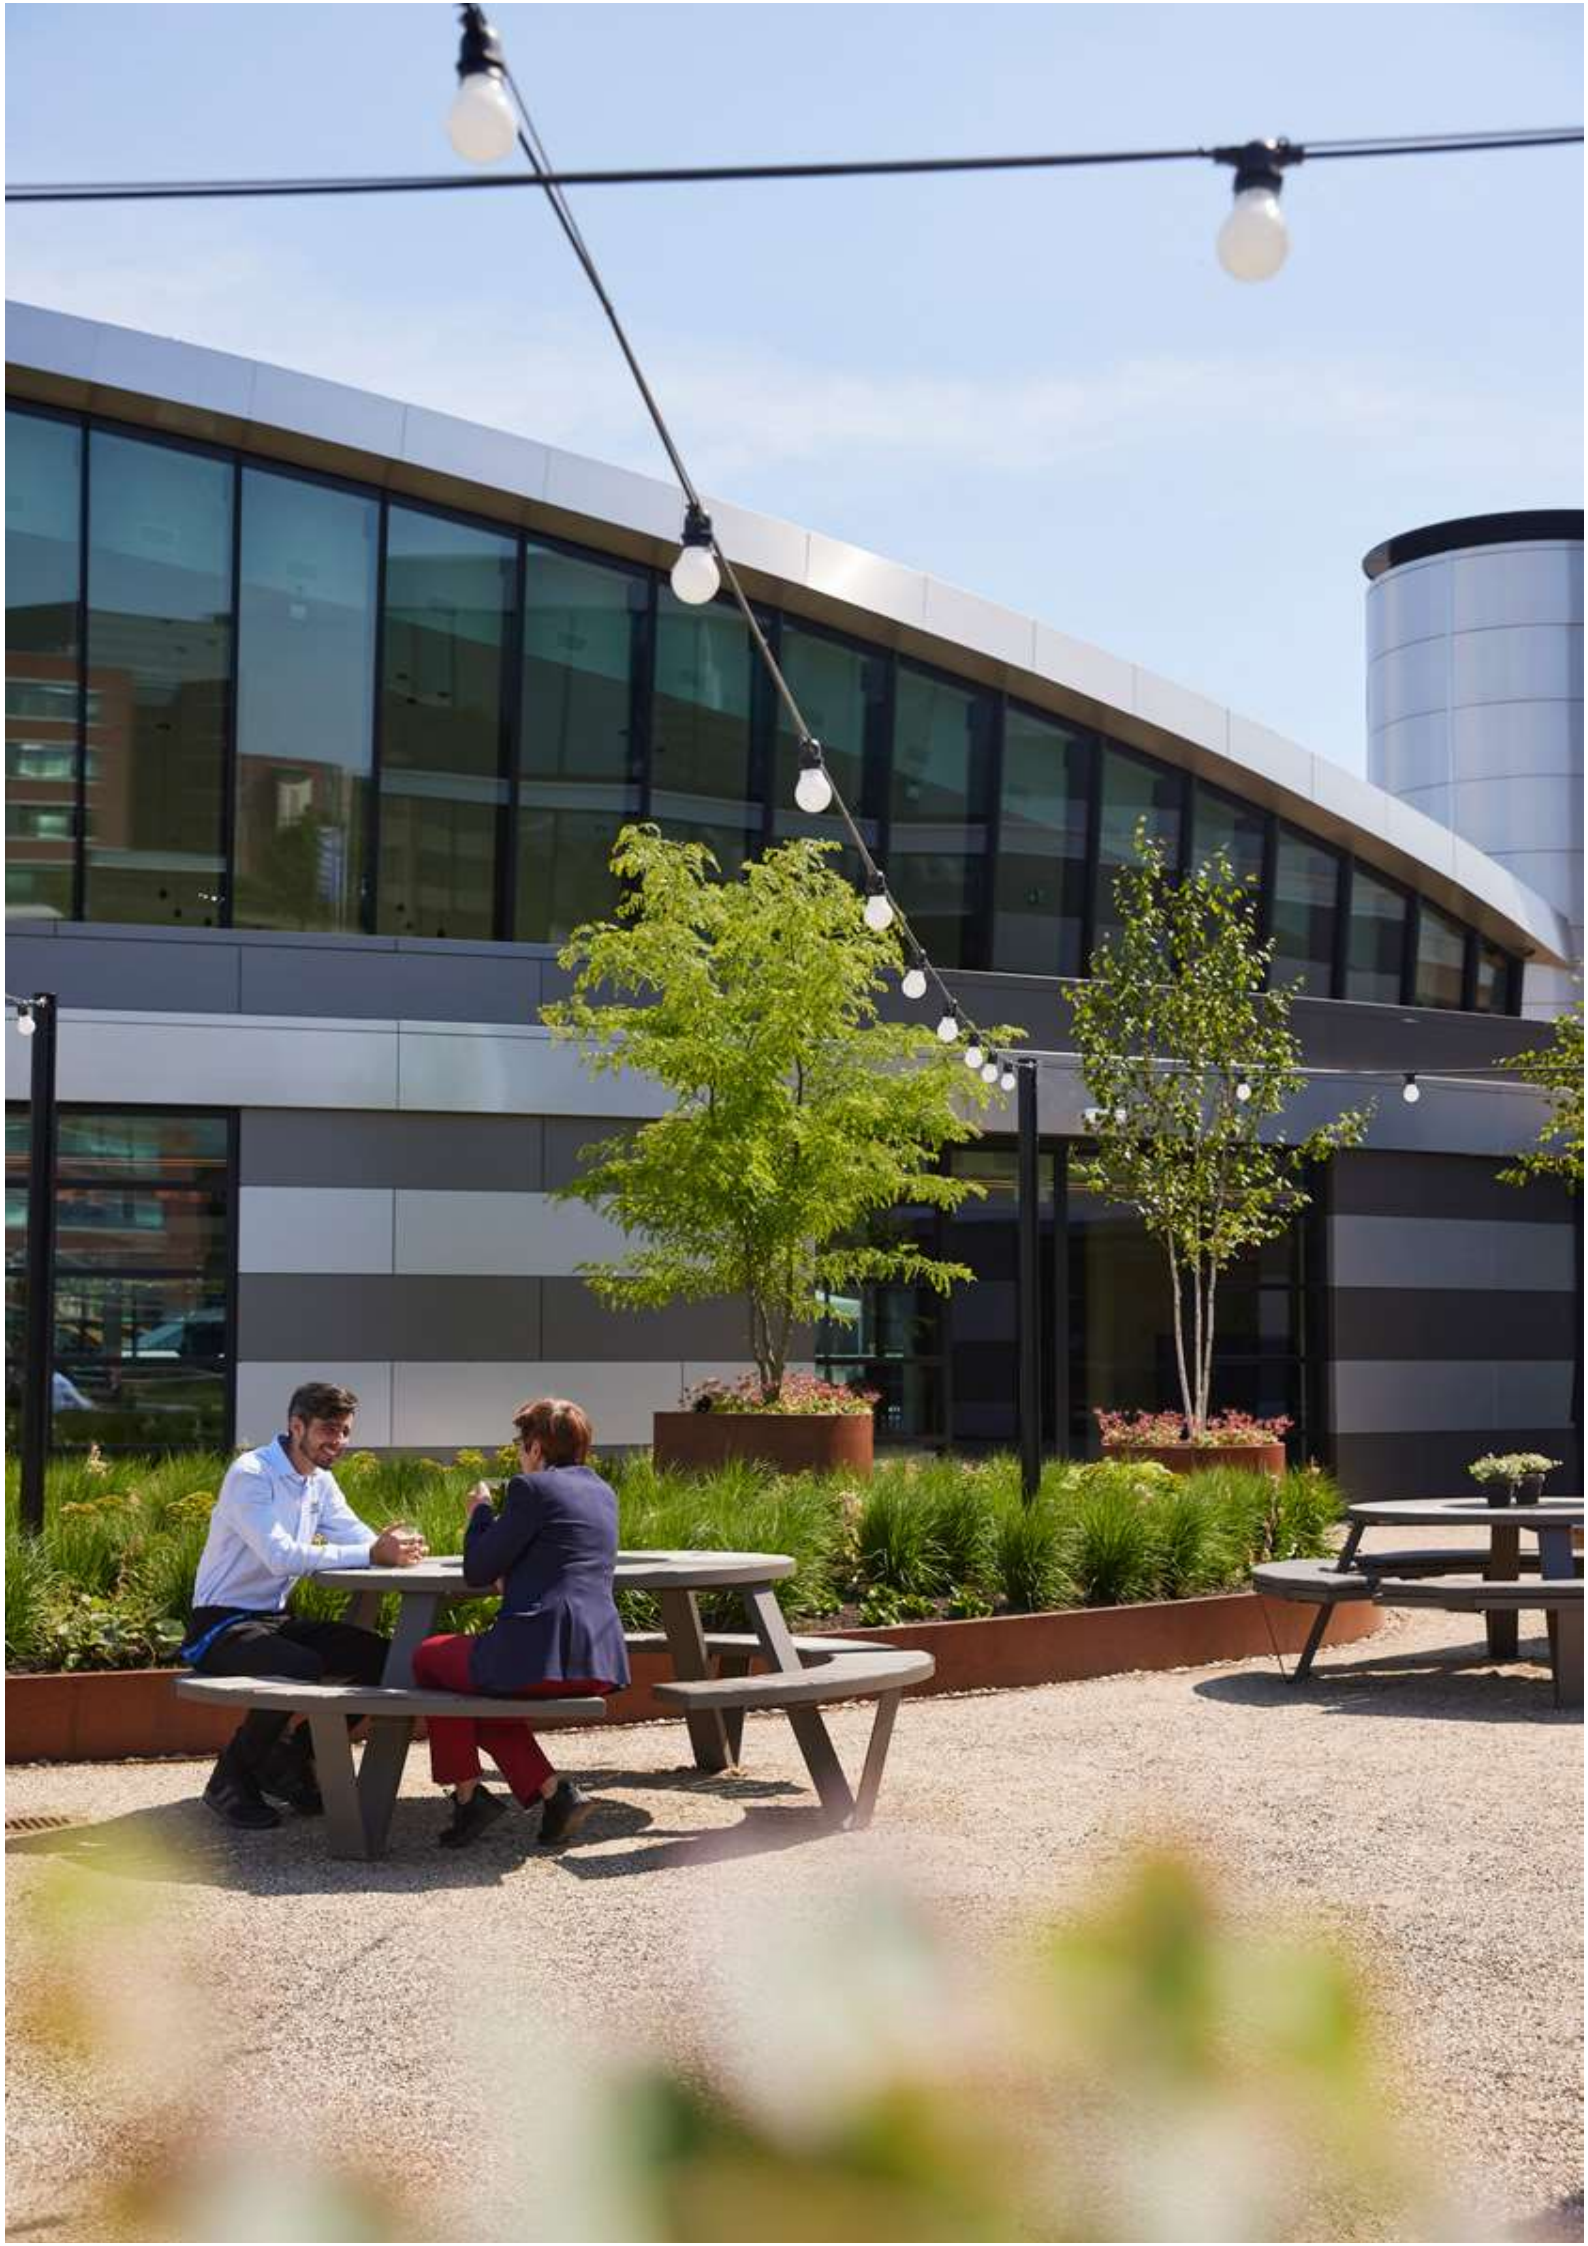

Everybody loves a spaghetti party! Certainly if you can keep adding sauce & cheese thanks to the rotating tray.

Pantagrue also serves as a parasol base. The pole fits into the tabletop, leaving all the space underneath for your legs!

Pantagrueel

Hidden behind a stately Bruges facade lies this luxurious urban jungle. Landscape architect Monbaliu created a green oasis with a mix of asymmetrical shapes and exuberant borders and the round Pantagrueel picnic as centerpiece.

Extremis

→
Add a backrest to your Pantagruel benches for extra comfort. These curved backrests follow the shape of the round picnic table while adding a sleek back support.

Pantagrueel

The stepped construction of this apartment building by Govaert & Vanhoutte creates an intriguing play of floating terraces. The Pantagrueel picnic seamlessly integrates in the design where open facades enhance the wide view of the North Sea, its dunes, and the natural reserve.

Pantagrue

At Endo Lighting in Tokyo, Japan, this indoor patio brings the outdoor elements indoors. The Pantagrue picnic tables bring people together, and its round shape includes everybody equally. The wooden seats and tabletop add a warm touch, while the shadow play adds an exciting element to the space.