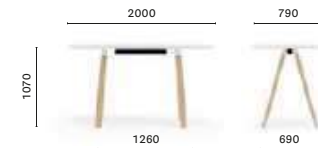

ARKW 107_200X79 CC

High table, oak legs and aluminium frame, solid laminate top, single cable management (800x42/60)