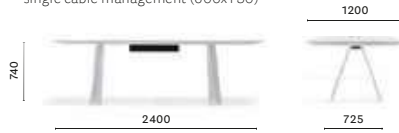

ARK 240X120 CCO

Table, steel legs and aluminium frame, solid laminate top, single cable management (600x150)