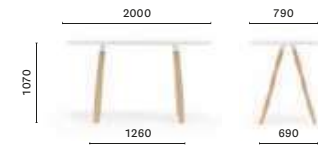

SIZES / DIMENSIONI

ARK 107_200X79

High table, steel legs and aluminium frame, solid laminate top

ARKW 107_200X79

High table, oak legs and aluminium frame, solid laminate top

ARK 107_200X79 CC

High table, steel legs and aluminium frame, solid laminate top, single cable management (800x42/60)