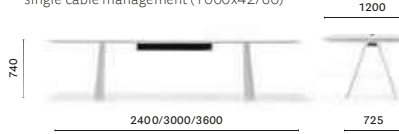

ARK 240/300/360X120 CC

Table, steel legs and aluminium frame, solid laminate top, single cable management (1000x42/60)