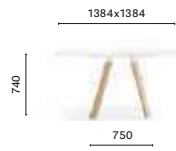

ARKW/2_139x139

Table, oak legs and aluminium frame, solid laminate top