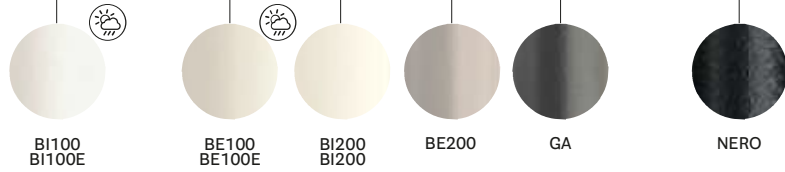

ARKW/2_139X139/149X149/159X159CCO

Table, oak legs and aluminium frame, solid laminate top, single cable management (160x160)

FINISHES / FINITURE

solid laminate top / ripiano in stratificato

powder-coated legs / gambe in acciaio verniciato