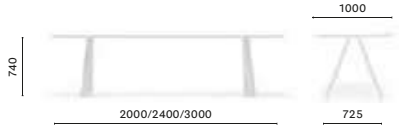

Edelman's Dubai Office

Dubai, UAE

Project: Office

Architects: Roar Design

Products: Arki-Table, Jazz barstool

SIZES / DIMENSIONI

ARK 200/240/300X100

Table, steel legs and aluminium frame, solid laminate or melamine top