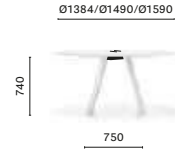

ARKW5/2_109x109/119x119

Table, oak legs and steel frame, solid laminate top

SIZES / DIMENSIONI

ARK/2_D139/149/159CCO

Table, steel legs and aluminium frame, solid laminate top, single cable management (160x160)