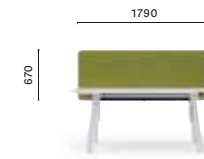

ARKS.20

Sound absorbing panel