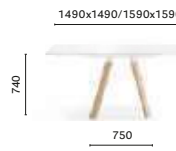

ARKW/2_149x149/159x159

Table, oak legs and aluminium frame, solid laminate top