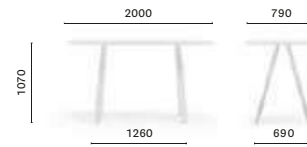

SIZES / DIMENSIONI

ARK 107_200X79

High table, steel legs and aluminium frame, solid laminate top

ARKW 107_200X79

High table, oak legs and aluminium frame, solid laminate top

ARK 107_200X79 CC

High table, steel legs and aluminium frame, solid laminate top, single cable management (800x42/60)