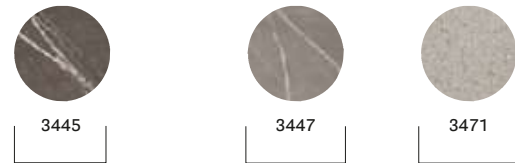

solid laminate top
ripiano in stratificato