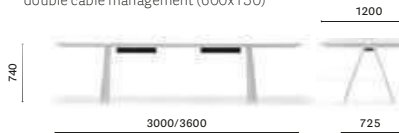

ARK 300/360X120 CCO

Table, steel legs and aluminium frame, solid laminate top, double cable management (600x150)