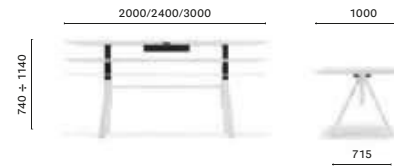

ARK REG BT 200/240/300x100

Table with adjustable height provided with 1 bluetooth control placed under the table top, steel legs and aluminium frame, solid laminate top, single cable management (600x150)