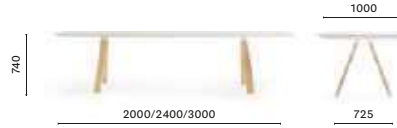

ARKW 200/240/300X100

Table, oak legs and aluminium frame, solid laminate top