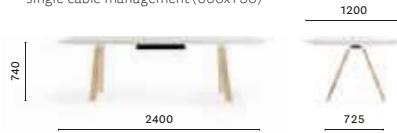

ARKW 240X120 CCO

Table, oak legs and aluminium frame, solid laminate top, single cable management (600x150)