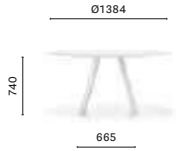

SIZES / DIMENSIONI

ARK 107_200X79

High table, steel legs and aluminium frame, solid laminate top

ARKW 107_200X79

High table, oak legs and aluminium frame, solid laminate top

ARK 107_200X79 CC

High table, steel legs and aluminium frame, solid laminate top, single cable management (800x42/60)

SIZES / DIMENSIONI

ARK/2_D139

Table, steel legs and aluminium frame, solid laminate top

ARK/2_D149/159

Table, steel legs and aluminium frame, solid laminate top

ARKW/2_D139

Table, oak legs and aluminium frame, solid laminate top