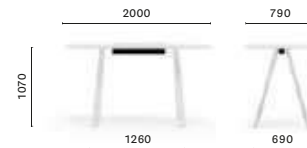

SIZES / DIMENSIONI

ARK 107_200X79

High table, steel legs and aluminium frame, solid laminate top

ARKW 107_200X79

High table, oak legs and aluminium frame, solid laminate top

ARK 107_200X79 CC

High table, steel legs and aluminium frame, solid laminate top, single cable management (800x42/60)