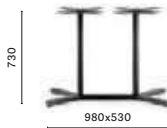

SIZES / DIMENSIONI

4750
Dining table base,
cast-iron base

COLUMN Ø 50
TOP MAX 700x700; Ø 850

4753
Coffee table base,
cast-iron base

COLUMN Ø 50
TOP MAX 700x700; Ø 700

4754
Poseur table base,
cast-iron base

COLUMN Ø 50
TOP MAX 600x600; Ø 600

4752
Dining table base,
cast-iron base

COLUMN Ø 50
TOP MAX 900x900; Ø 900

4752 H500
Coffee table base,
cast-iron base

COLUMN Ø 50
TOP MAX 900x900; Ø 900

4756
Poseur table base,
cast-iron base

COLUMN Ø 50
TOP MAX 700x700; Ø 700

4758
Dining table base,
cast-iron base

COLUMN 2x Ø 50
TOP MAX 1600x900

4758 H500
Coffee table base,
cast-iron base

COLUMN 2x Ø 50
TOP MAX 1600x900

SIZES / DIMENSIONI

4757
Dining table base,
cast-iron base