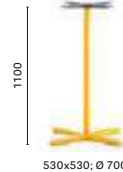

SIZES / DIMENSIONI

4750
Dining table base,
cast-iron base

COLUMN Ø 50
TOP MAX 700x700; Ø 850

4753
Coffee table base,
cast-iron base

COLUMN Ø 50
TOP MAX 700x700; Ø 700

4754
Poseur table base,
cast-iron base

COLUMN Ø 50
TOP MAX 600x600; Ø 600

4752
Dining table base,
cast-iron base

COLUMN Ø 50
TOP MAX 900x900; Ø 900

4752 H500
Coffee table base,
cast-iron base

COLUMN Ø 50
TOP MAX 900x900; Ø 900

4756
Poseur table base,
cast-iron base

COLUMN Ø 50
TOP MAX 700x700; Ø 700

4758
Dining table base,
cast-iron base

COLUMN 2x Ø 50
TOP MAX 1600x900

4758 H500
Coffee table base,
cast-iron base

COLUMN 2x Ø 50
TOP MAX 1600x900

SIZES / DIMENSIONI

4757
Dining table base,
cast-iron base