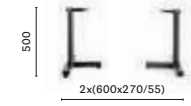

COLUMN Ø 50
TOP MAX 700x700; Ø 700

4758
Dining table base,
cast-iron base

COLUMN 2x Ø 50
TOP MAX 1600x900

4758 H500
Coffee table base,
cast-iron base

COLUMN 2x Ø 50
TOP MAX 1600x900

SIZES / DIMENSIONI

4757
Dining table base,
cast-iron base

COLUMN 2x Ø 50
TOP MAX 1400x900

4757 H500
Coffee table base,
cast-iron base

COLUMN 2x Ø 50
TOP MAX 1400x900

4759
Dining table base,
cast-iron base

COLUMN 2x Ø 50
TOP MAX 1400x900

4759 H500
Coffee table base,
cast-iron base