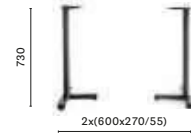

4759
Dining table base,
cast-iron base

COLUMN 2x Ø 50
TOP MAX 1400x900