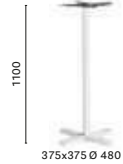

SIZES / DIMENSIONI

4750
Dining table base,
cast-iron base

COLUMN Ø 50
TOP MAX 700x700; Ø 850

4753
Coffee table base,
cast-iron base

COLUMN Ø 50
TOP MAX 700x700; Ø 700

4754
Poseur table base,
cast-iron base

COLUMN Ø 50
TOP MAX 600x600; Ø 600

4752
Dining table base,
cast-iron base

COLUMN Ø 50
TOP MAX 900x900; Ø 900

4752 H500
Coffee table base,
cast-iron base

COLUMN Ø 50
TOP MAX 900x900; Ø 900

4756
Poseur table base,
cast-iron base