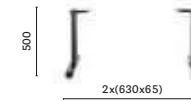

4757 H500
Coffee table base,
cast-iron base

COLUMN 2x Ø 50
TOP MAX 1400x900