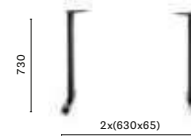

COLUMN Ø 50
TOP MAX 600x600; Ø 600

4752
Dining table base,
cast-iron base

COLUMN Ø 50
TOP MAX 900x900; Ø 900

4752 H500
Coffee table base,
cast-iron base

COLUMN Ø 50
TOP MAX 900x900; Ø 900

4756
Poseur table base,
cast-iron base

COLUMN Ø 50
TOP MAX 700x700; Ø 700

4758
Dining table base,
cast-iron base

COLUMN 2x Ø 50
TOP MAX 1600x900

4758 H500
Coffee table base,
cast-iron base

COLUMN 2x Ø 50
TOP MAX 1600x900

SIZES / DIMENSIONI

4757
Dining table base,
cast-iron base