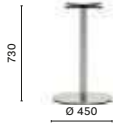

COLUMN Ø 50
TOP MAX Ø 700

4400/4401 H500
Stainless steel coffee table base

COLUMN Ø 50
TOP MAX Ø 600

4404
Stainless steel poseur table base

COLUMN Ø 50
TOP MAX Ø 700

4412
Stainless steel dining table base

COLUMN Ø 50
TOP MAX 650x650; Ø 900

4412 H500
Stainless steel coffee table base

COLUMN Ø 50
TOP MAX 650x650; Ø 900

4410/4411
Stainless steel dining table base

COLUMN Ø 76
TOP MAX 650x650; Ø 900

4413
Stainless steel coffee table base

COLUMN Ø 76
TOP MAX 650x650; Ø 900