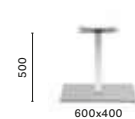

4492 H500
Stainless steel coffee table base

COLUMN Ø 76
TOP MAX 1200x1200; Ø 1700

4475
Stainless steel dining table base

COLUMN 50x50
TOP MAX 1200x800

4475 H500
Stainless steel coffee table base

COLUMN 50x50
TOP MAX 1200x800