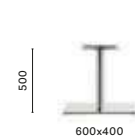

4472 H500
Stainless steel coffee table base

COLUMN Ø 76
TOP MAX 1200x800