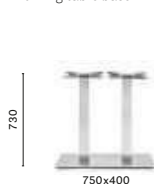

COLUMN 2x Ø 76
TOP MAX 1600x900

4463
Stainless steel coffee table base

COLUMN 2x Ø 76
TOP MAX 1600x900

4464
Stainless steel poseur table base

COLUMN 2x Ø 76
TOP MAX 1400x700

4462
Stainless steel dining table base

COLUMN 2x 80x80
TOP MAX 1600x900

4462 H500
Stainless steel coffee table base

COLUMN 2x 80x80
TOP MAX 1600x900

4466
Stainless steel poseur table base

COLUMN 2x 80x80
TOP MAX 1400x700

FINISHES / FINITURE

stainless steel table base / basamento acciaio inox