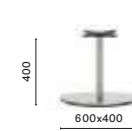

4414
Stainless steel poseur table base

COLUMN Ø 76
TOP MAX Ø 700

4414R
Stainless steel poseur table base with footrest

COLUMN Ø 76
TOP MAX Ø 700

4430/4431
Stainless steel dining table base

COLUMN Ø 76
TOP MAX 900x900; Ø 1300

4433
Stainless steel coffee table base

COLUMN Ø 76
TOP MAX 900x900; Ø 1300

4434
Stainless steel poseur table base

COLUMN Ø 76
TOP MAX 700x700; Ø 1000

4437
Stainless steel dining table base

COLUMN Ø 89
TOP MAX HPL Ø 1290+Ø 1590 - LAM Ø 1300+Ø 1800

4901
Elliptical stainless steel dining table base

COLUMN Ø 76
TOP MAX 1800x1100

4903
Elliptical stainless steel coffee table base

COLUMN Ø 60
TOP MAX 1200x800

4402
Stainless steel dining table base

COLUMN 50x50
TOP MAX 900x900