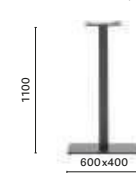

4470/4471
Stainless steel dining table base

COLUMN 80x80
TOP MAX 1400x900 - 1250x800 (HPL)

4473
Stainless steel coffee table base

COLUMN 80x80
TOP MAX 1400x900 - 1250x800 (HPL)

4474
Stainless steel poseur table base

COLUMN 80x80
TOP MAX 1200x700

SIZES / DIMENSIONI

4467
Stainless steel dining table base

COLUMN 2x 50x50
TOP MAX 1600x900

4467 H500
Stainless steel coffee table base

COLUMN 2x 50x50
TOP MAX 1600x900

4460/4461
Stainless steel dining table base