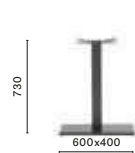

4492 H500
Stainless steel coffee table base

COLUMN Ø 76
TOP MAX 1200x1200; Ø 1700

4475
Stainless steel dining table base

COLUMN 50x50
TOP MAX 1200x800

4475 H500
Stainless steel coffee table base

COLUMN 50x50
TOP MAX 1200x800

4490/4491
Stainless steel dining table base

COLUMN 80x80
TOP MAX 1200x1200; Ø 1700

4493
Stainless steel coffee table base

COLUMN 80x80
TOP MAX 1200x1200; Ø 1700

4494
Stainless steel poseur table base

COLUMN 80x80
TOP MAX 1000x1000; Ø 1500

4470/4471
Stainless steel dining table base

COLUMN 80x80
TOP MAX 1400x900 - 1250x800 (HPL)

4473
Stainless steel coffee table base

COLUMN 80x80
TOP MAX 1400x900 - 1250x800 (HPL)

4474
Stainless steel poseur table base