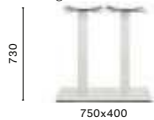

4470/4471
Stainless steel dining table base

COLUMN 80x80
TOP MAX 1400x900 - 1250x800 (HPL)

4473
Stainless steel coffee table base

COLUMN 80x80
TOP MAX 1400x900 - 1250x800 (HPL)

4474
Stainless steel poseur table base

COLUMN 80x80
TOP MAX 1200x700

SIZES / DIMENSIONI

4467
Stainless steel dining table base

COLUMN 2x 50x50
TOP MAX 1600x900

4467 H500
Stainless steel coffee table base

COLUMN 2x 50x50
TOP MAX 1600x900

4460/4461
Stainless steel dining table base