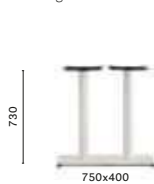

4470/4471
Stainless steel dining table base

COLUMN 80x80
TOP MAX 1400x900 - 1250x800 (HPL)

4473
Stainless steel coffee table base

COLUMN 80x80
TOP MAX 1400x900 - 1250x800 (HPL)

4474
Stainless steel poseur table base

COLUMN 80x80
TOP MAX 1200x700

SIZES / DIMENSIONI

4467
Stainless steel dining table base

COLUMN 2x 50x50
TOP MAX 1600x900

4467 H500
Stainless steel coffee table base

COLUMN 2x 50x50
TOP MAX 1600x900

4460/4461
Stainless steel dining table base

COLUMN 2x Ø 76
TOP MAX 1600x900

4463
Stainless steel coffee table base

COLUMN 2x Ø 76
TOP MAX 1600x900

4464
Stainless steel poseur table base

COLUMN 2x Ø 76
TOP MAX 1400x700

4462
Stainless steel dining table base