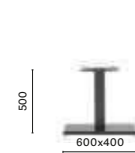

4490/4491
Stainless steel dining table base

COLUMN 80x80
TOP MAX 1200x1200; Ø 1700

4493
Stainless steel coffee table base

COLUMN 80x80
TOP MAX 1200x1200; Ø 1700

4494
Stainless steel poseur table base

COLUMN 80x80
TOP MAX 1000x1000; Ø 1500

4470/4471
Stainless steel dining table base

COLUMN 80x80
TOP MAX 1400x900 - 1250x800 (HPL)

4473
Stainless steel coffee table base

COLUMN 80x80
TOP MAX 1400x900 - 1250x800 (HPL)

4474
Stainless steel poseur table base