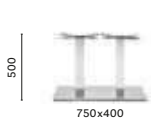

4470/4471
Stainless steel dining table base

COLUMN 80x80
TOP MAX 1400x900 - 1250x800 (HPL)

4473
Stainless steel coffee table base

COLUMN 80x80
TOP MAX 1400x900 - 1250x800 (HPL)

4474
Stainless steel poseur table base

COLUMN 80x80
TOP MAX 1200x700

SIZES / DIMENSIONI

4467
Stainless steel dining table base

COLUMN 2x 50x50
TOP MAX 1600x900

4467 H500
Stainless steel coffee table base

COLUMN 2x 50x50
TOP MAX 1600x900

4460/4461
Stainless steel dining table base

COLUMN 2x Ø 76
TOP MAX 1600x900

4463
Stainless steel coffee table base

COLUMN 2x Ø 76
TOP MAX 1600x900

4464
Stainless steel poseur table base

COLUMN 2x Ø 76
TOP MAX 1400x700

4462
Stainless steel dining table base