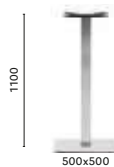

4444
Stainless steel poseur table base

COLUMN 80x80
TOP MAX 700x700

4497
Stainless steel dining table base

COLUMN 80x80
TOP MAX 1400x1400; Ø 1800

4499
Stainless steel dining table base

COLUMN 4x Ø 76
TOP MAX 1600x1600; Ø 2000

4452
Stainless steel dining table base

COLUMN 80x80
TOP MAX 1000x1000; Ø 1300

4452 H500
Stainless steel coffee table base

COLUMN 80x80
TOP MAX 1000x1000; Ø 1300

4456
Stainless steel poseur table base

COLUMN 80x80
TOP MAX 900x900; Ø 1100