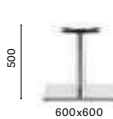

4492 H500
Stainless steel coffee table base

COLUMN Ø 76
TOP MAX 1200x1200; Ø 1700