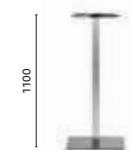

4406
Stainless steel poseur table base

COLUMN 50x50
TOP MAX 700x700