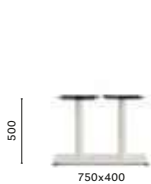

4470/4471
Stainless steel dining table base

COLUMN 80x80
TOP MAX 1400x900 - 1250x800 (HPL)

4473
Stainless steel coffee table base

COLUMN 80x80
TOP MAX 1400x900 - 1250x800 (HPL)

4474
Stainless steel poseur table base

COLUMN 80x80
TOP MAX 1200x700

SIZES / DIMENSIONI

4467
Stainless steel dining table base

COLUMN 2x 50x50
TOP MAX 1600x900

4467 H500
Stainless steel coffee table base

COLUMN 2x 50x50
TOP MAX 1600x900

4460/4461
Stainless steel dining table base

COLUMN 2x Ø 76
TOP MAX 1600x900

4463
Stainless steel coffee table base

COLUMN 2x Ø 76
TOP MAX 1600x900

4464
Stainless steel poseur table base

COLUMN 2x Ø 76
TOP MAX 1400x700

4462
Stainless steel dining table base