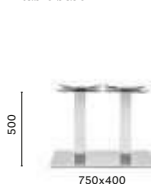

COLUMN 80x80
TOP MAX 1200x700

SIZES / DIMENSIONI

4467
Stainless steel dining table base

COLUMN 2x 50x50
TOP MAX 1600x900

4467 H500
Stainless steel coffee table base

COLUMN 2x 50x50
TOP MAX 1600x900

4460/4461
Stainless steel dining table base

COLUMN 2x Ø 76
TOP MAX 1600x900

4463
Stainless steel coffee table base

COLUMN 2x Ø 76
TOP MAX 1600x900

4464
Stainless steel poseur table base

COLUMN 2x Ø 76
TOP MAX 1400x700

4462
Stainless steel dining table base

COLUMN 2x 80x80
TOP MAX 1600x900

4462 H500
Stainless steel coffee table base

COLUMN 2x 80x80
TOP MAX 1600x900

4466
Stainless steel poseur table base

COLUMN 2x 80x80
TOP MAX 1400x700

FINISHES / FINITURE

stainless steel table base / basamento acciaio inox