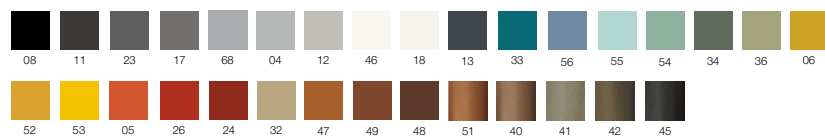

Finiture / Finishes / Finitions / Ausführungen

Struttura / Frame / Structure / Gestell